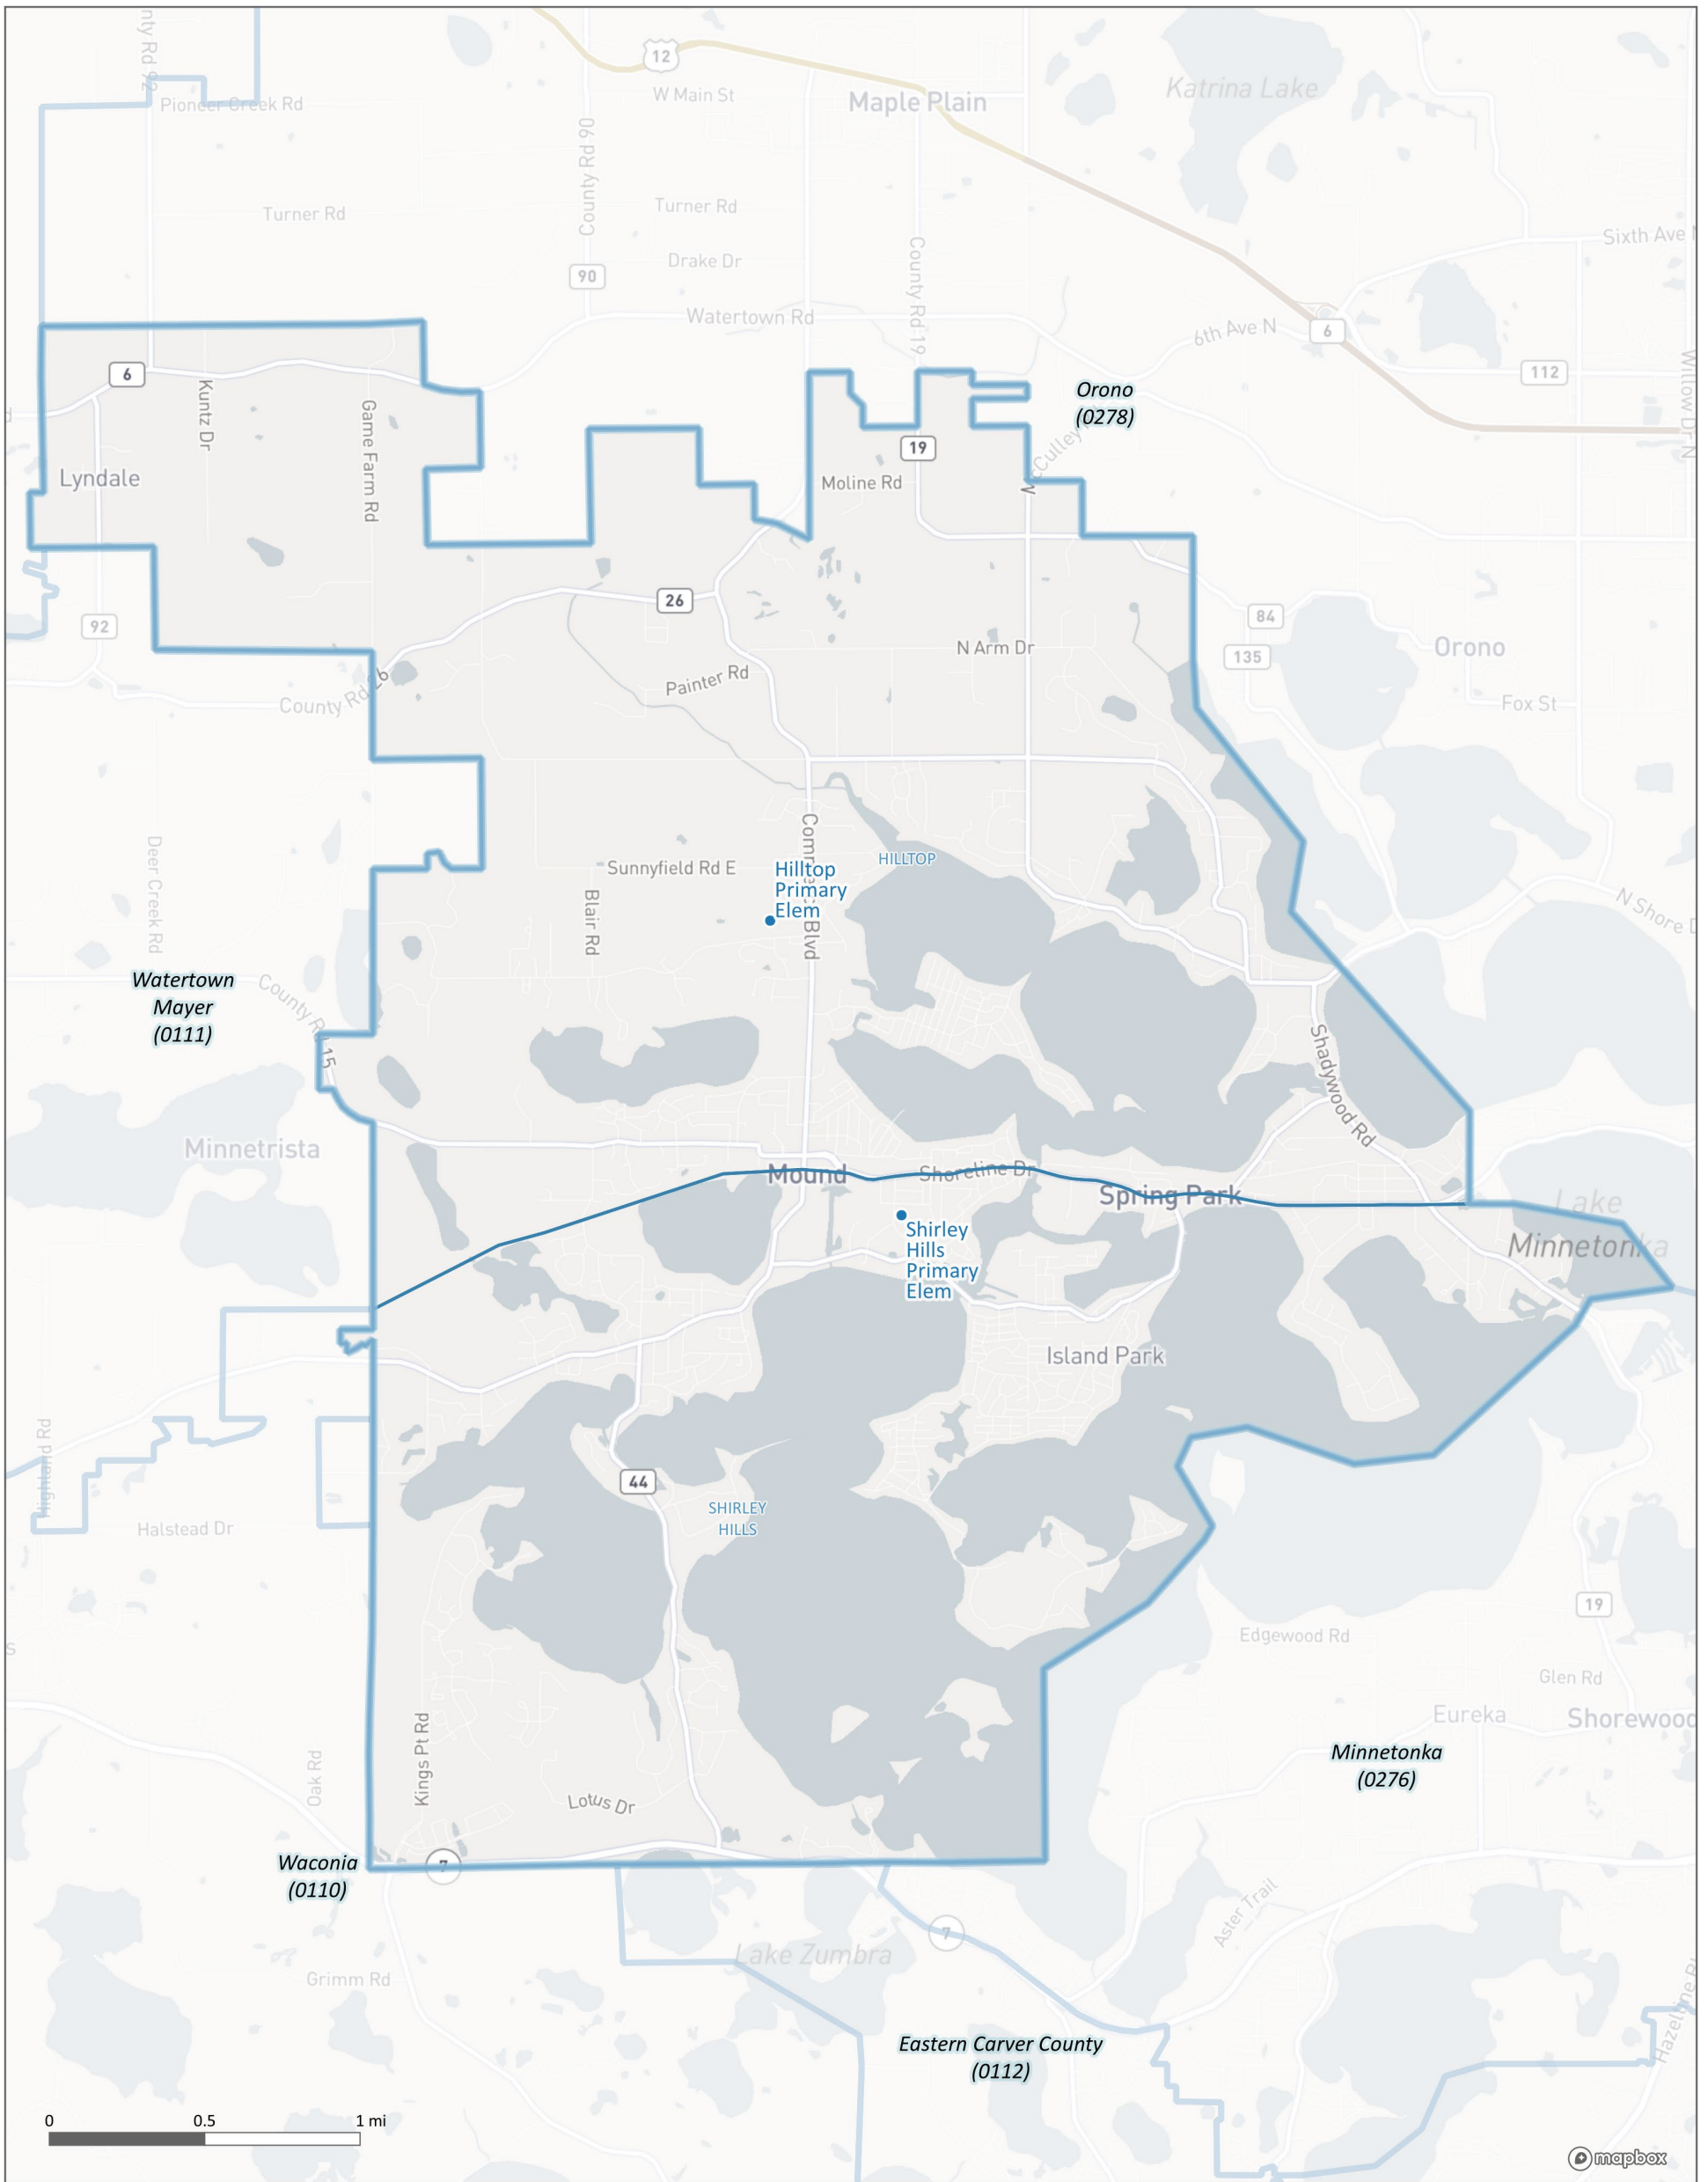

Westonka Public School District (0277-01)

District Boundaries and Program Locations

Created using QGIS Geographic Information System by the Open Source Geospatial Foundation Project.
Basemap Credits: © Mapbox, © OpenStreetMap.

Map Information
Public School Programs

- Elementary
- ▲ Middle and Junior High
- Secondary
- Other

Westonka Public School District Elementary Schools and Attendance Areas

This map is intended to convey specific elementary attendance areas as defined by the school district. Those attendance areas are labeled in all caps, along the edge of the boundary if necessary.